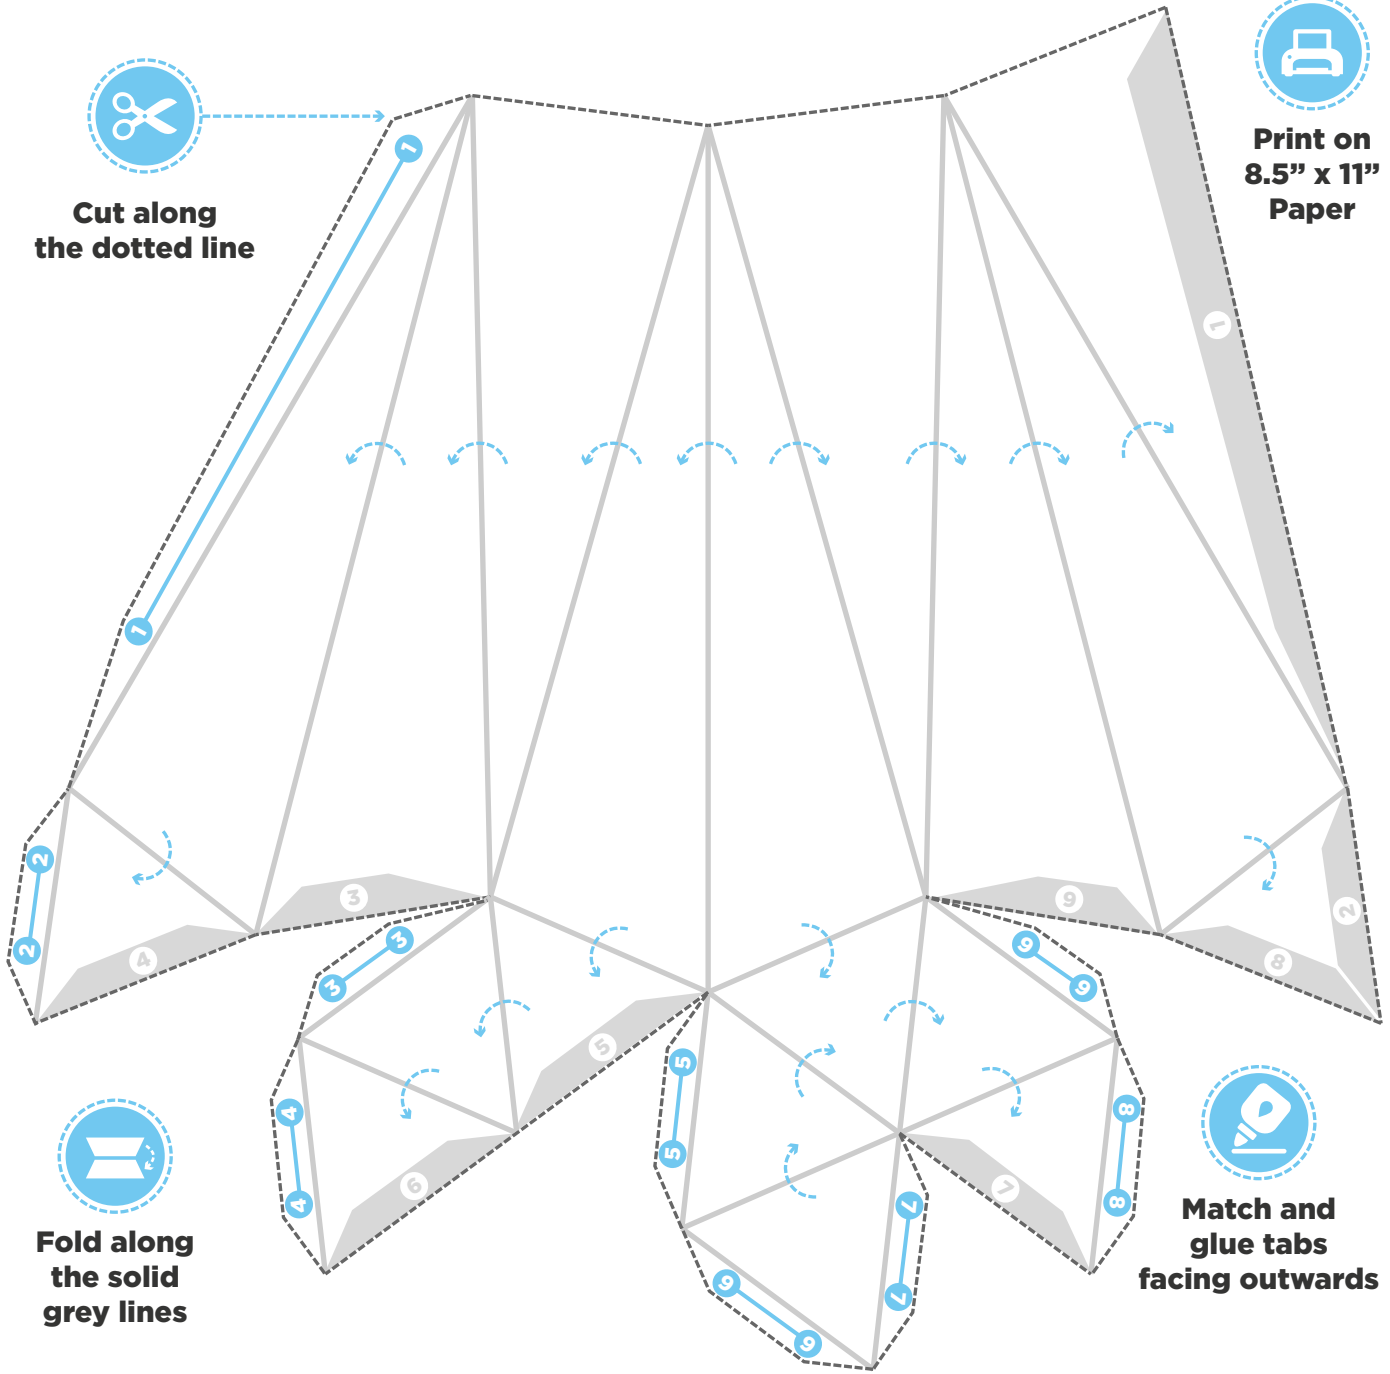

Print on
8.5" x 11"
Paper

Cut along
the dotted line

Fold along
the solid
grey lines

Match and
glue tabs
facing
outwards